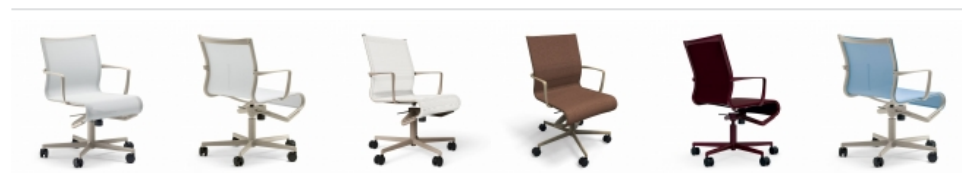

## rollingframe 52 - 472

frame 52 / frame 52 soft

design: Alberto Meda

Height adjustable chair with **arms**, with soft (or hard or soft breaking) castors and 5-star swivel base with **tilting mechanism**. Structure made of extruded aluminium profile and die-cast aluminium elements; seat and back in fire retardant PVC covered polyester mesh or in Kvadrat® fabric or in Pelle Frau® leather.