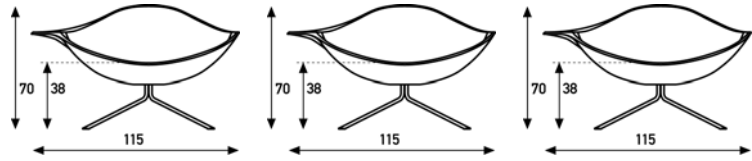

Low Lotus René Holten 2008

chair

chair
upholstered seat

chair
inside upholstered

upholstery category 1 2 3			
Comment Bucket seat Crystal Plant white. Base in polished stainless steel. Upholstery only in tweed fabrics. Please contact our export department for the possibilities.	meterage	65cm	135cm
	weight	32,5kg	32,5kg
	packing	0,64m3	0,64m3