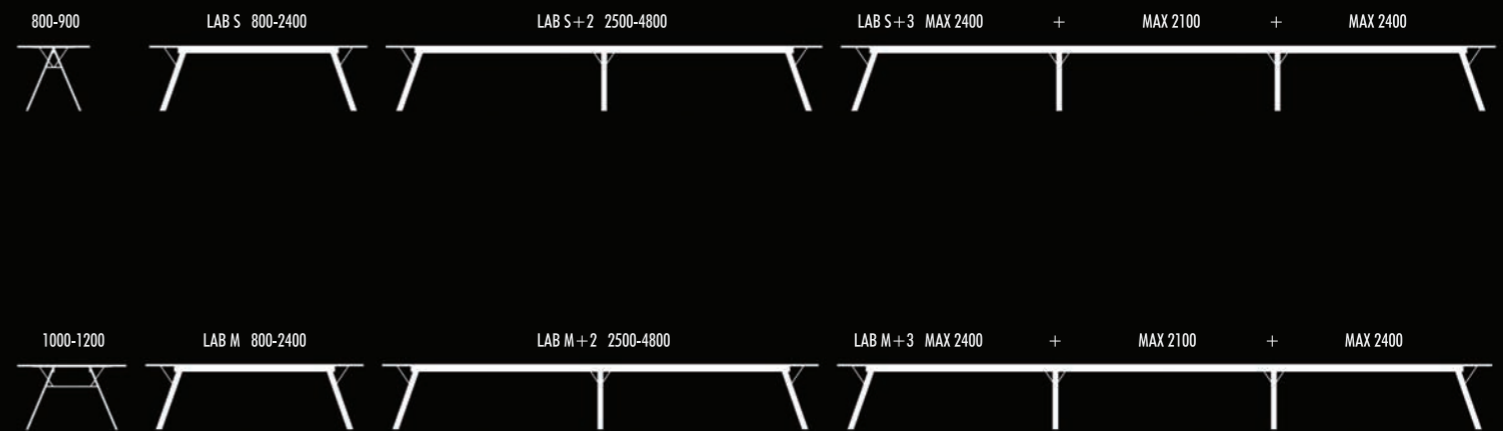

inno^{fi}

TEL +358-9-8870380, FAX +358-9-88703833, E-MAIL info@inno.fi www.inno.fi, Finland