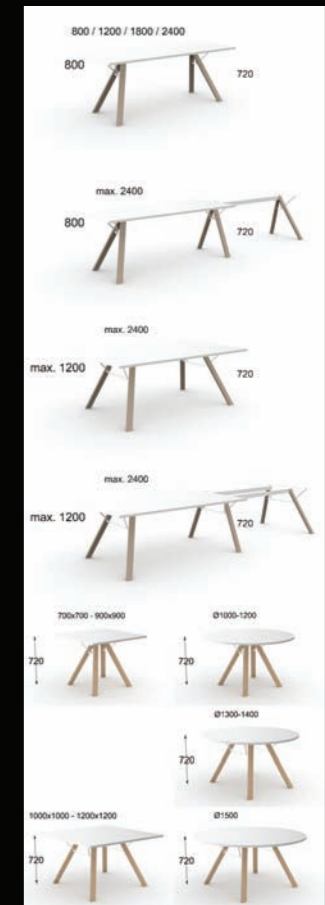

inno^{fi}

TEL +358-9-8870380, FAX +358-9-88703833, E-MAIL info@inno.fi www.inno.fi, Finland