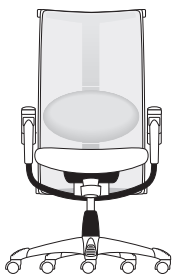

Imbedded Functionality

- Adjustable lumbar support
- Seat depth adjustability
- Footbase with sloping footplates (so go ahead, put your feet on it)

Modernist Principles of Simple Intuitive Design

- Designed by Svein Asbjornsen/sapDesign®

Models

HÅG H09 Inspiration
Medium Back

Width	26.375
Depth	25
Height	40.75-46.75
Seat width	18.5
Seat depth	14.875-18.125
Seat height	15.475-20.875
Back width	19
Back height	31.125
Adj. arm height	23.375-32.875

HÅG H09 Excellence
Medium Back

Width	26.375
Depth	26
Height	40-46
Seat width	18.5
Seat depth	14.875-18.25
Seat height	15.375-20.875
Back width	19
Back height	31.125
Adj. arm height	23.375-32.875

Functionality

Balanced Movement Mechanism

- Pneumatic seat height
- Forward tilt tension
- Backward tilt tension
- Lumbar height adjustment
- Integrated seat slider
- Three-position tilt lock

Human Centered

- BalancedMovementMechanism™ promotes movement with seat height and depth adjustability, forward and backward tilt resistance, and three-position tilt lock (you're in the driver's seat)
- Meets or exceeds ANSI/BIFMA standards