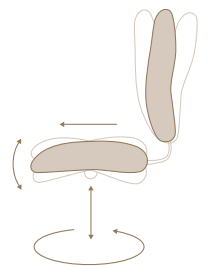

Imbedded Functionality

- Adjustable lumbar support
- Seat depth adjustability
- Footbase with sloping footplates (so go ahead, put your feet on it)

Modernist Principles of Simple Intuitive Design

- Designed by Svein Asbjornsen/sapDesign®

Models

HÅG H09 Inspiration
Medium Back

Width	26.375
Depth	25
Height	40.75-46.75
Seat width	18.5
Seat depth	14.875-18.125
Seat height	15.475-20.875
Back width	19
Back height	31.125
Adj. arm height	23.375-32.875

HÅG H09 Excellence
Medium Back

Width	26.375
Depth	26
Height	40-46
Seat width	18.5
Seat depth	14.875-18.25
Seat height	15.375-20.875
Back width	19
Back height	31.125
Adj. arm height	23.375-32.875

Functionality

Balanced Movement Mechanism

- Pneumatic seat height
- Forward tilt tension
- Backward tilt tension
- Lumbar height adjustment
- Integrated seat slider
- Three-position tilt lock

Human Centered

- BalancedMovementMechanism™ promotes movement with seat height and depth adjustability, forward and backward tilt resistance, and three-position tilt lock (you're in the driver's seat)
- Meets or exceeds ANSI/BIFMA standards