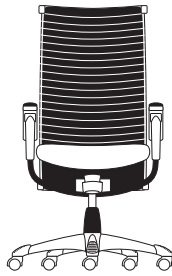

HÅG H09®

The skinny on HÅG H09

Scalability

- HÅG H09 Inspiration or HÅG H09 Excellence models in medium back
- Custom upholstery selection – Lumina, Space and Shimmer – designed specifically for HÅG H09 Inspiration.
- Elmo Soft from Elmo Leather (where would “executive” be without leather?)
- Matte black aluminum footbase with contrasting polished aluminum lift cover, lower arm and spine or flippity-flop and upgrade to polished aluminum footbase with contrasting matte black lift cover, lower arm and spine (decisions, decisions)
- Multi-adjustable arm with TiltDown™ rest in leather is standard or opt for no arms

Imbedded Functionality

- Adjustable lumbar support
- Seat depth adjustability
- Footbase with sloping footplates (so go ahead, put your feet on it)

Modernist Principles of Simple Intuitive Design

- Designed by Svein Asbjornsen/sapDesign®

Models

HÅG H09 Inspiration
Medium Back

Width	26.375
Depth	25
Height	40.75-46.75
Seat width	18.5
Seat depth	14.875-18.125
Seat height	15.475-20.875
Back width	19
Back height	31.125
Adj. arm height	23.375-32.875

Balanced Movement Mechanism

- Pneumatic seat height
- Forward tilt tension
- Backward tilt tension
- Lumbar height adjustment
- Integrated seat slider
- Three-position tilt lock

Human Centered

- BalancedMovementMechanism™ promotes movement with seat height and depth adjustability, forward and backward tilt resistance, and three-position tilt lock (you're in the driver's seat)
- Meets or exceeds ANSI/BIFMA standards