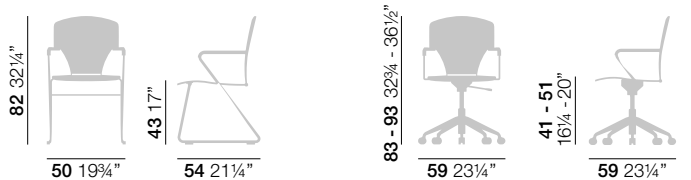

CHROMED CASTORS

Soft castors.
Valid for any type of floor.

Ø 65 mm

LINKING SYSTEM

Distance between chairs 9 cm.

LINKING DEVICE	CODE
Piece for 2 chairs	503

WRITING TABLET

Removable rotating writing tablet. The tablet turns open to sit and stand-up. Standard: white. Other woods upon request.

WRITING TABLE	CODE
Left or right table	505

With tablet the chairs do not stack.

CUSTOMER OWN WOOD COLOR

Egoa wood chairs can be stained or lacquered.

LACQUER:
Minimum order 20 chairs.
Solid color covers completely the wood

STAIN:
Minimum order 6 chairs.
Translucent tone, visible wood grain

DIMENSIONS

PACKING

1-4 Egoa fix chair = 1 box

BOX 1:
Size: 58 x 58 x 70 cm
Volume: 0,25 m³
Weight (with 1 chair): 8 kg
Weight (with 4 chair): 32 kg

SOME ASSEMBLY REQUIRED

1 Egoa task chair = 2 boxes

BOX 1 (upper part):
Size: 50 x 50 x 55 cm
Volume: 0,14 m³
Weight: 4 kg

SOME ASSEMBLY REQUIRED

BOX 2 (lower part):
Size: 57 x 57 x 23 cm
Volume: 0,08 m³
Weight: 4 kg