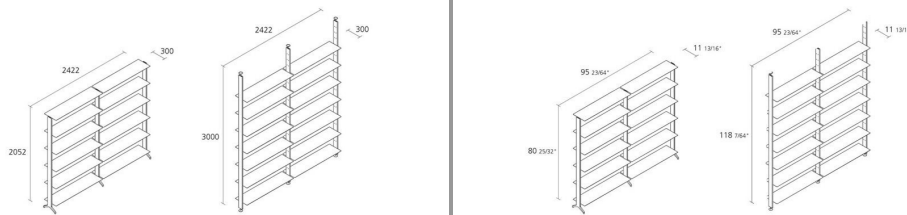

Alias

ALINE / J01

Dante Bonuccelli

Bookshelf with structure in extruded aluminium e shelves in stove enamelled aluminium 300mm depth. Height adjustable feet in matt anodized aluminium. Height 2052mm or up to ceiling height of 3000mm.

FINISHES ALINE / J01

POLISHED ALUMINIUM

AB

ALUMINIUM & STEEL

A011

A019

A022

A021