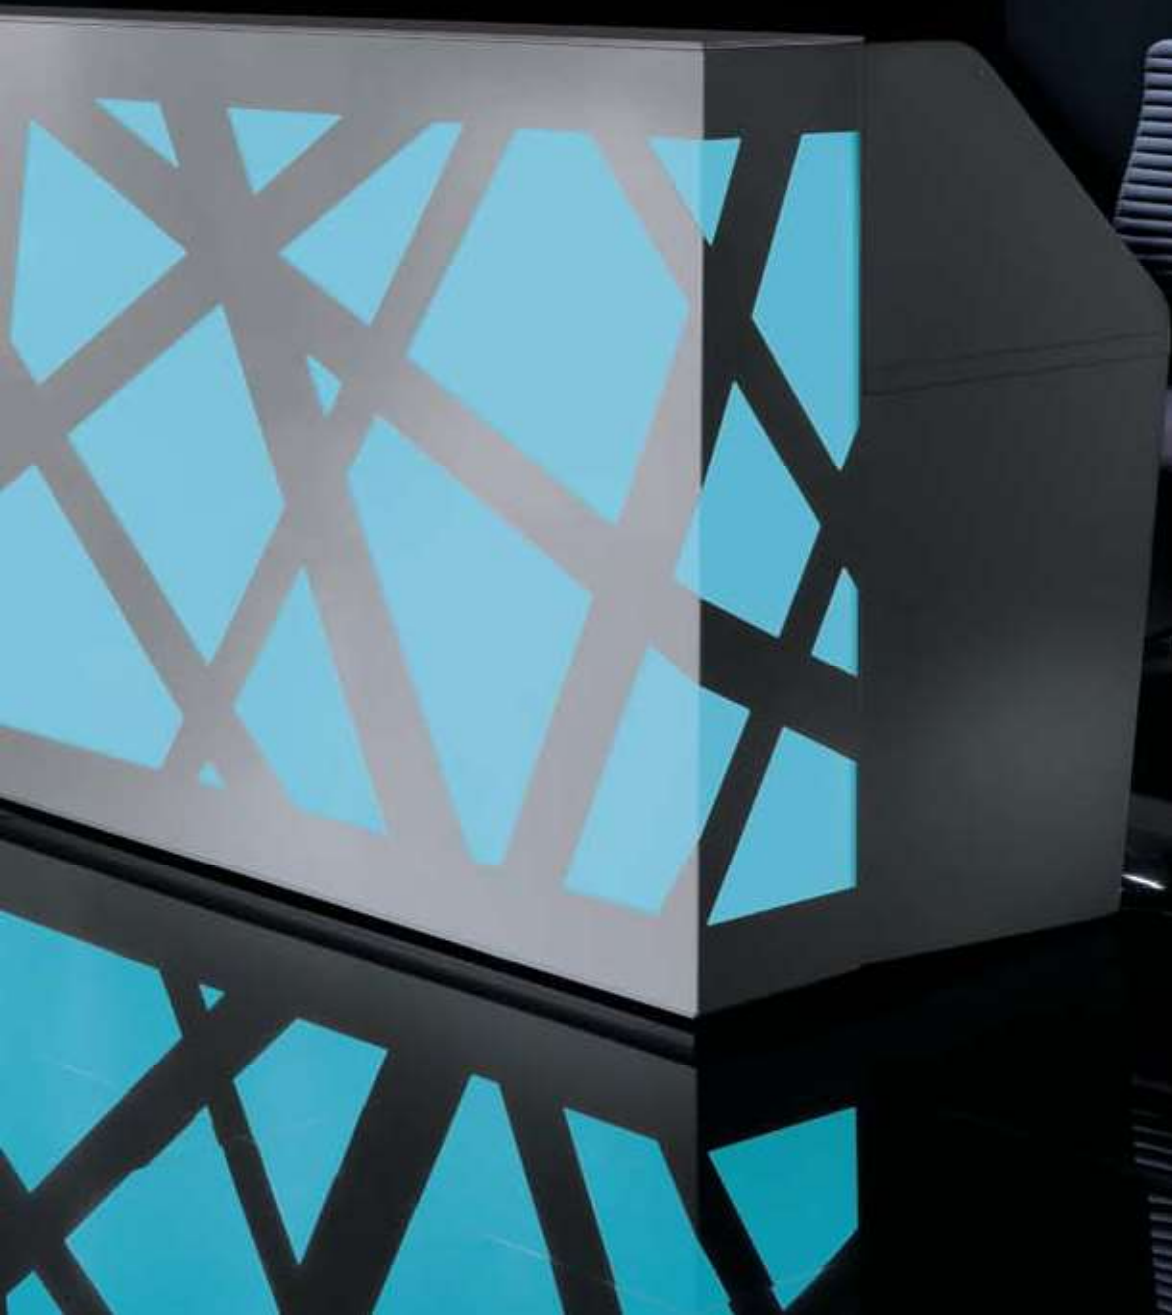

LZ662

4400 mm / 173 3/8"

880 mm / 34 5/8"

67 - WHITE PASTEL

All parts of the Zig-Zag reception desk match every room without any problems. The counter can be arranged in any way from the modules which may consists of one or more elements.

ZIG-ZAG

The reception desk with its original form should be enough to arrange every reception hall. It is very effective in dark rooms where it is lightened from the inside and fulfills a role of a spectacular halogen. White, metal openwork wreathing subtly round the body and contrasting with the highlighted interior is a very characteristic element of the reception desk. Beautiful frontal part of the counter hides ergonomic interior with a wide desk top which allows to organize work at the reception desk without any problems.

ZIG-ZAG

LZ655

1180 / 46 1/2"

4200 mm / 165 1/2"

67 - WHITE PASTEL

REMOTE CONTROL

RGBW LED lighting steered with a remote control allows to regulate the intensity and the color of light automatically. Pressing one button changes the color of the reception desk and allows to light the counter in accordance with the selected program with monotonous or pulsating rhythmical colors.