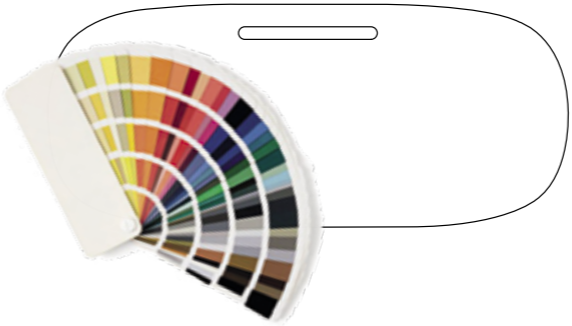

*The purity of colourless colours.
For absolute tastes, it captures
light and changes its look de-
pending on the perspective, be-
coming something new and vital
with each change.*

023 zero

zero 024

025 zero

scheda tecnica *technical data*

Scrivania direzionale/
Executive desk

L 210 P 90 H 75

vetroresina *fiberglass*

personalizzabile *customizable*

colore a campione
color sample

piano con immagine personalizzabile
top with customizable image