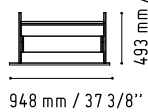

ZEN

LZE10

26 - ALUMINUM
SATINATO

67 - WHITE PASTEL

Three rectangular elements link the straight reception counter ZEN in a particular way. The modules equipped with LED-lighting add delicacy and improve the working conditions in the darkened rooms. Brushed aluminum used in the kick plate perfectly matches the white colour of the reception counter.

LZS01

26 - ALUMINUM
SATINATO