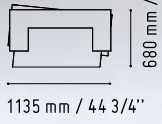

# ZEN

LZE10

26 - ALUMINUM  
SATINATO

67 - WHITE PASTEL

Three rectangular elements link the straight reception counter ZEN in a particular way. The modules equipped with LED-lighting add delicacy and improve the working conditions in the darkened rooms. Brushed aluminum used in the kick plate perfectly matches the white colour of the reception counter.