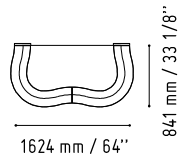

WAVE

The wave reception was created with both enormous and compact office spaces in mind. This brilliant design synchronizes its functionality and esthetic properties.

LUV32

1019 mm / 40 1/8"

3936 mm / 155 1/8"

LUV22

- 80 - HIGH GLOSS GREEN
- 67 - WHITE PASTEL

WAVE

LUV49L

858 mm / 33 7/8"

925 mm / 36 1/2"

- 73 - HIGH GLOSS WHITE
- 67 - WHITE PASTEL

mini WAVE

The wave reception was created with both enormous and compact office spaces in mind. This brilliant design synchronizes its functionality and esthetic properties.

WAVE

LUV40P + 2xLUV09

2780 mm / 109 1/2"