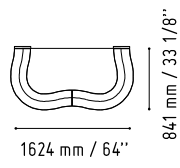

LUV22

- 80 - HIGH GLOSS GREEN
- 67 - WHITE PASTEL

WAVE

LUV49L

- 73 - HIGH GLOSS WHITE
- 67 - WHITE PASTEL

mini WAVE