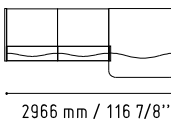

LUV30L

1019 mm / 40 1/8"

2966 mm / 116 7/8"

- 81 - HIGH GLOSS BURGUNDY
- 67 - WHITE PASTEL

The outstanding traits of the WAVE include its vibrant and live colors in an abundant variety of burgundy, white, green, orange. Individual spaces are colorfully defined since the Wave's ability to blend into any office space is unequivocal. A wide array of modular elements optimizes the flexibility of arrangements in all situations.