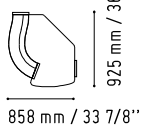

WAVE

The wave reception was created with both enormous and compact office spaces in mind. This brilliant design synchronizes its functionality and esthetic properties.

LUV32

1019 mm / 40 1/8"

3936 mm / 155 1/8"

LUV22

- 80 - HIGH GLOSS GREEN
- 67 - WHITE PASTEL

WAVE

LUV49L

- 73 - HIGH GLOSS WHITE
- 67 - WHITE PASTEL

mini WAVE

The wave reception was created with both enormous and compact office spaces in mind. This brilliant design synchronizes its functionality and esthetic properties.

WAVE

LUV40P + 2xLUV09

1792 mm / 70 5/8"

2780 mm / 109 1/2"

74 - HIGH GLOSS
ORANGE

67 - WHITE PASTEL