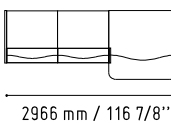

LUV30L

1019 mm / 40 1/8"

- 81 - HIGH GLOSS BURGUNDY
- 67 - WHITE PASTEL

The outstanding traits of the WAVE include its vibrant and live colors in an abundant variety of burgundy, white, green, orange. Individual spaces are colorfully defined since the Wave's ability to blend into any office space is unequivocal. A wide array of modular elements optimizes the flexibility of arrangements in all situations.