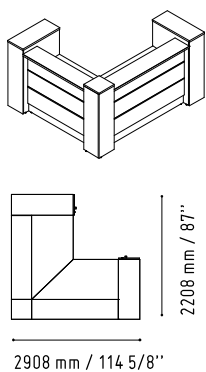

LAV17L

- 81 - HIGH GLOSS BURGUNDY
- 148 - HIGH GLOSS GREY
- 67 - WHITE PASTEL