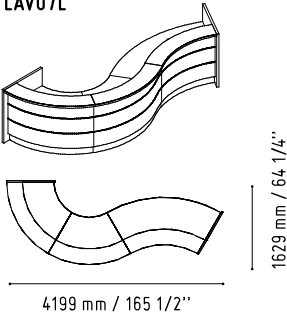

Due to a wide range of available elements the shape of the Valde reception desk can be configured in various forms — from a circle through an arch to angular and simple blocks. It allows to arrange even small reception rooms without any problems.

LAV07L