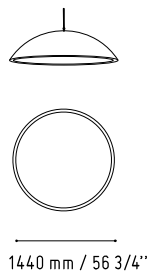

VALDE

- 81 - HIGH GLOSS BURGUNDY
- 148 - HIGH GLOSS GREY
- 26 - ALUMINUM SATINATO

SNL16

- WHITE GLOSS

- 81 - HIGH GLOSS BURGUNDY
- 148 - HIGH GLOSS GREY
- 67 - WHITE PASTEL