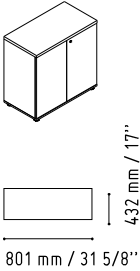

A2104HZ

- 148 - HIGH GLOSS GREY
- 67 - WHITE PASTEL