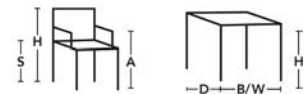

PRODUCT INFORMATION

Satellite is an easy chair for activity based spaces, a spinning easy chair for a digital lifestyle with high comfort and round playful features.

“Architects always draw circles very fast to indicate where to position chairs on their floor plans. I thought that was a nice gesture so I drew a circle and said that it should be the top view of the chair. To me the circle is the most elegant form, there are no bulky sides and it can go in all directions which means it’s never out of place”, says Richard Hutten.

TECHNICAL INFORMATION

Upholstered in fabric or leather. Standard leather Elmo Soft, piquet on the inside and standard on the outside. Rotatable table top in anthracite lacquered MDF. Chromed swivel frame with return.

OPTIONAL

Frame in black, silver or white lacquer alternative in OFFECCT Flexicolour. Table top in leather, available in black, brown and natural.

SATELLITE

H 700, S 400, W 870, D 760/470