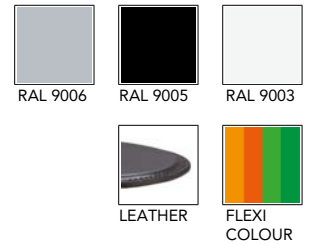

**TECHNICAL INFORMATION**

Upholstered in fabric or leather. Standard leather Elmo Soft, piquet on the inside and standard on the outside. Rotatable table top in anthracite lacquered MDF. Chromed swivel frame with return.

**OPTIONAL**

Frame in black, silver or white lacquer alternative in OFFECCT Flexicolour. Table top in leather, available in black, brown and natural.

**SATELLITE**

H 700, S 400, W 870, D 760/470