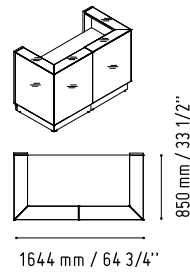

It is detail that makes a good design.
Little elements adding character and the quality of materials they are made of. Front and top elements are made of glass, while the corners are decorated with noble stainless steel.

LAV36

A2104HZ

- 124 - SILVER GLASS
- 26 - ALUMINIUM SATINATO

- 148 - HIGH GLOSS GREY
- 67 - WHITE PASTEL