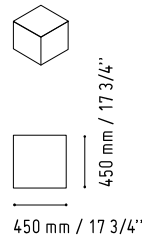

LINEA

MM-PM

- 136 - FUCHSIA GLASS
- 26 - ALUMINIUM SATINATO

- 30 - WHITE TAMBOUR
- 67 - WHITE PASTEL

- INDYWIDUAL
- CUZ12 - GREY

- CUZ12 - GREY