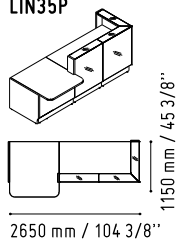

LIN35P

- ☐ 117 - WHITE GLASS
- ☐ 67 - WHITE PASTEL