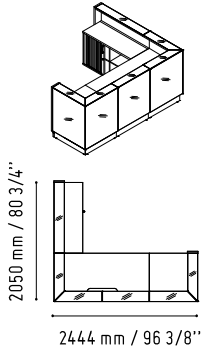

LINEA

LIN40L

- 117 - WHITE GLASS
- 67 - WHITE PASTEL

- **MM-PU x 3 +**
- **MM-ON x 3 +**
- **MM-PO x 3**

- CUZ13 - RED
- CUZ12 - GREY

SNA20

- WHITE GLOSS