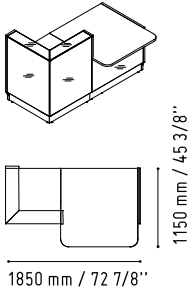

LINEA

LIN29L