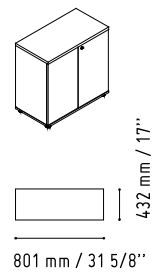

A2104HZ

- 124 - SILVER GLASS
- 26 - ALUMINIUM SATINATO

- 148 - HIGH GLOSS GREY
- 67 - WHITE PASTEL