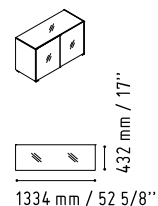

LIN33L

1856 mm / 73 1/8"

1122 mm / 44 1/4"

135 - YELLOW GLAS

26 - ALUMINIUM SATINATO

MM-2WP

1140 mm / 44 7/8"

720 mm / 28 3/8"

INDYWIDUAL

CUZ12 - GREY

MM-PU

650 mm / 25 5/8"

650 mm / 25 5/8"

CUZ12 - GREY

SNA20

2000 mm / 78 7/8"

90 mm / 3 1/2"

WHITE GLOSS

LIN35P

- 117 - WHITE GLASS
- 67 - WHITE PASTEL

SSL15

- WHITE GLOSS

IM21S

- 117 - WHITE GLASS
- 67 - WHITE PASTEL