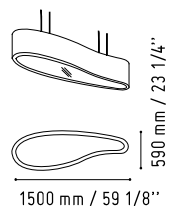

LIN33L

1856 mm / 73 1/8"

1122 mm / 44 1/4"

135 - YELLOW GLAS

26 - ALUMINIUM SATINATO

MM-2WP

1140 mm / 44 7/8"

720 mm / 28 3/8"

INDYWIDUAL

CUZ12 - GREY

MM-PU

650 mm / 25 5/8"

650 mm / 25 5/8"

CUZ12 - GREY

SNA20

2000 mm / 78 7/8"

90 mm / 3 1/2"

WHITE GLOSS

LIN35P

- 117 - WHITE GLASS
- 67 - WHITE PASTEL

SSL15

- WHITE GLOSS

IM21S

- 117 - WHITE GLASS
- 67 - WHITE PASTEL