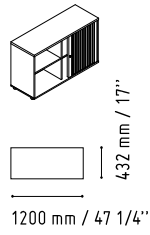

LINEA

A2L06

- 136 - FUCHSIA GLASS
- 26 - ALUMINIUM SATINATO

- 30 - WHITE TAMBOUR
- 67 - WHITE PASTEL

- INDYWIDUAL
- CUZ12 - GREY

- CUZ12 - GREY