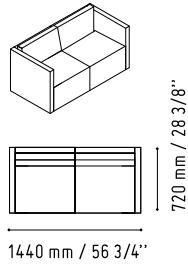

LINEA

MM-2N

- 136 - FUCHSIA GLASS
- 26 - ALUMINIUM SATINATO

- 30 - WHITE TAMBOUR
- 67 - WHITE PASTEL

- INDYWIDUAL
- CUZ12 - GREY

- CUZ12 - GREY