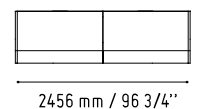

Linea turn your attention with its style and elegance.  
LED light installed at the bottom of the desk adds the sophisticated style and gives you the impression that the room is bigger.

**LIN25**

824 mm / 32 1/2"

2456 mm / 96 3/4"

-  134 - DARK TURQUOISE GLASS
-  08 - BLACK

LMS05 + LMS06

345 mm / 13 5/8"

08 - BLACK

283 mm / 11 1/8"

AZL06

1200 mm / 47 1/4"

LIN33L

1856 mm / 73 1/8"

1122 mm / 44 1/4"

135 - YELLOW GLAS

26 - ALUMINIUM SATINATO

MM-2WP

1140 mm / 44 7/8"

720 mm / 28 3/8"