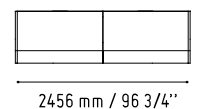

Linea turn your attention with its style and elegance.
 LED light installed at the bottom of the desk adds the sophisticated
 style and gives you the impression that the room is bigger.

LIN25

824 mm / 32 1/2"

2456 mm / 96 3/4"

-  134 - DARK TURQUOISE GLASS
-  08 - BLACK

LMS05 + LMS06

345 mm / 13 5/8"

08 - BLACK

283 mm / 11 1/8"

AZL06

1200 mm / 47 1/4"

A2L06

1200 mm / 47 1/4"

432 mm / 17"

MM-2N

1440 mm / 56 3/4"

720 mm / 28 3/8"

MM-PM

450 mm / 17 3/4"

2744 mm / 108 1/8"

1850 mm / 72 7/8"

- 116 - BLACK GLASS
- 08 - BLACK

A2L06

1200 mm / 47 1/4"

432 mm / 17"

- 08 - BLACK TAMBOUR
- 08 - BLACK

MM-PU + MM-ON +
MM-PO