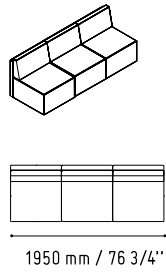

- 117 - WHITE GLASS
- 67 - WHITE PASTEL

- **MM-PU x 3 +**
- **MM-ON x 3 +**
- **MM-PO x 3**