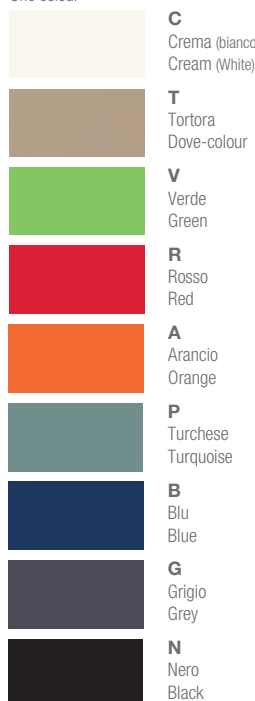

\* Impilabile (per le versioni imbottite aggiungere il carter sottosedile)  
Stackable (for upholstered versions add underseat shell)

AV  
Vern. col. alluminio  
Alu painted frame

AB  
Vern. col. bianco  
White painted frame

AN  
Vern. col. nero  
Black painted frame

ACC  
Cromato  
Chromed frame

LE  
4 gambe acero verniciato (con feltrini)  
4 legs painted maple (with feet glides)

### Monocoloro One colour

### Polipropilene bicolore Two colours polypropylene