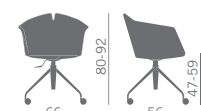

A richiesta/by request
Omologazione al fuoco Classe 1IM