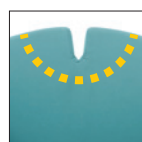

**AB**  
**AN**  
**ACC**

**AN**  
Vern. col. nero  
Black painted frame

Girevole con ruote  
Swivel with castors

**AB**  
**AN**  
**ACC**

**ACC**  
Cromato  
Chromed frame

Girevole con alzo gas  
con ruote  
Swivel gaslift with castors

**AB**  
**AN**  
**ACC**

**LE**  
4 gambe acero  
verniciato (con feltrini)  
4 legs painted maple  
(with felt glides)

Base girevole piramidale  
in alluminio lucido  
Swivel pyramidal polished  
aluminium base