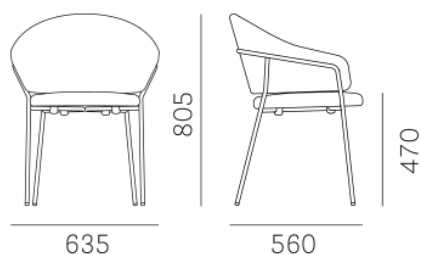

PEDRALI®
THE ITALIAN ESSENCE

JAZZ 3716

DESIGN:
PEDRALI R&D

Harmony of shapes, elegance and ergonomics are the main features of Jazz armchair. A cosy seat, a curved and embracing backrest, supported by a thin steel frame Ø16mm, guarantee a great balance of proportions and profiles. Seat and backrest are separated by an opening that makes the armchair functional and gives lightness. A high level of customization is possible thanks the combinations of the upholstery, in fabric or leather, and the different finishes of the steel.

INFORMATION REQUEST

LIST OF FINISHES

LEGEND FINISHES