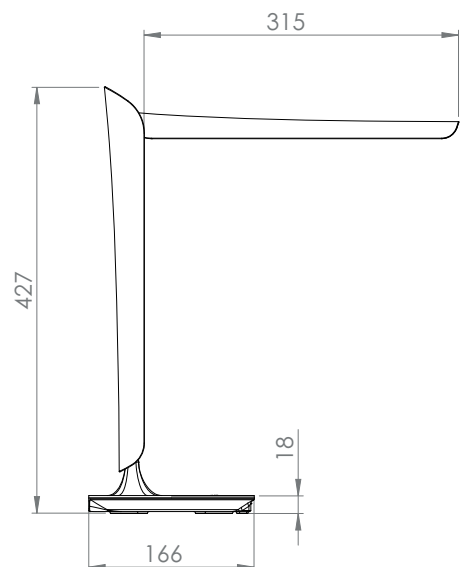

Desk Lamp LED Tulip

Foldable table lamp with LED lighting. Touch controls for dimming and color temperature adjustment. 0.7 A USB port for charging mobile phone etc.

DESK LAMP LED TULIP

Art.No.	Size/Description	Colour	Price
821000	See drawing	white/black	101,36

Wattage (Whole Lamp): 8W LED
 Voltage: AC 100-240V DC 12V
 Lumens: ≥ 300 LM
 Color Temp: 4000-6500K
 LUX: max 900
 CRI: > 80
 Reflector (non dazzling)
 Beam angle: 120°
 USB: 0.7 A

Witteveen Projectinrichting, Ouderkerk a/d Amstel
 Tel: 020 - 496 5030, info@witteveen.nl
 www.project-inrichting.nl www.ergonomics.nl