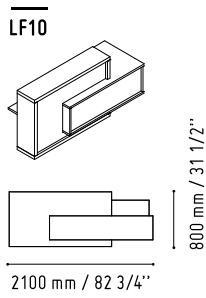

# FORO

Unique, cubist shape of the reception desk makes the character of the room very expressive. Two overlapping rectangles available in four color variants — white, green, red and orange create the front of the counter. Glitter of the frontal parts contrasts with the matt body and the desk top which can be white or chestnut. Not so big body of Foro is extremely capacious and offers enough space for essential devices and stationery.

- 34 - CHESTNUT
- 73 - HIGH GLOSS WHITE