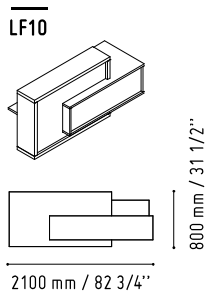

FORO

Unique, cubist shape of the reception desk makes the character of the room very expressive. Two overlapping rectangles available in four color variants — white, green, red and orange create the front of the counter. Glitter of the frontal parts contrasts with the matt body and the desk top which can be white or chestnut. Not so big body of Foro is extremely capacious and offers enough space for essential devices and stationery.

- 34 - CHESTNUT
- 73 - HIGH GLOSS WHITE