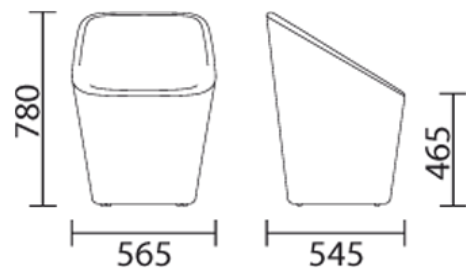

CERTIFICATIC
AWARDS
PRESS