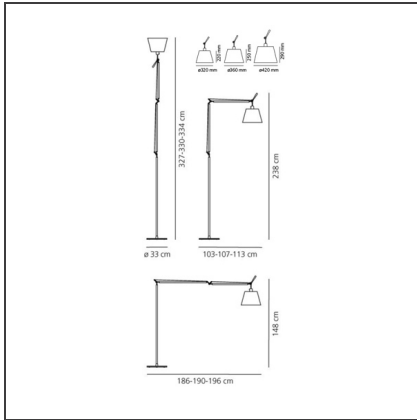

Tolomeo Floor Mega - LED 3000K - Alluminium - Dimmer

IP20     

DESIGN BY

Michele De Lucchi, Giancarlo Fassina

DESCRIPTION

The code is referred to the body lamp only

TECHNICAL DRAWINGS

FEATURES

Article Code:	0762010A	Material:	Silk satin fabric or parchment paper, aluminium, steel
Colour:	Alluminium	Series:	Design
Installation:	Floor		

DIMENSIONS

Length:	cm 103	Max Extension Length:	cm 186
Height:	cm 148	Impact Resistance:	N/D
Base Diameter:	cm 33	Glow Wire Test:	650°C
Max Extension Height:	cm 327		