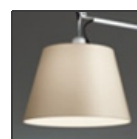

TOLOMEO MEGA
DIFF.PERG.420
0780030A