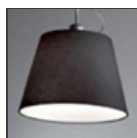

Article Code:	0762010A	Material:	Silk satin fabric or parchment paper, aluminium, steel
Colour:	Alluminium	Series:	Design
Installation:	Floor		

DIMENSIONS

Length:	cm 103	Max Extension Length:	cm 186
Height:	cm 148	Impact Resistance:	N/D
Base Diameter:	cm 33	Glow Wire Test:	650°C
Max Extension Height:	cm 327		

Notes

Diffuser available in three sizes.

ACCESSORIES

TOLOMEO MEGA
DIFF.PERG.360
0780020A

TOLOMEO MEGA
LED BASE+ASTA
NERO
0763030A

TOLOMEO MEGA
LED BASE+ASTA
0763010A

TOLOMEO MEGA
DIFF.RASO 360
0781020A

TOLOMEO MEGA
DIFF.TESSUTO
NRO D.360
0772020A