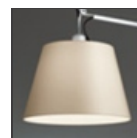

Article Code:	0762010A	Material:	Silk satin fabric or parchment paper, aluminium, steel
Colour:	Alluminium	Series:	Design
Installation:	Floor		

DIMENSIONS

Length:	cm 103	Max Extension Length:	cm 186
Height:	cm 148	Impact Resistance:	N/D
Base Diameter:	cm 33	Glow Wire Test:	650°C
Max Extension Height:	cm 327		

Notes

Diffuser available in three sizes.

ACCESSORIES

TOLOMEO MEGA
DIFF.PERG.360
0780020A

TOLOMEO MEGA
LED BASE+ASTA
NERO
0763030A

TOLOMEO MEGA
LED BASE+ASTA
0763010A

TOLOMEO MEGA
DIFF.RASO 360
0781020A

TOLOMEO MEGA
DIFF.TESSUTO
NRO D.360
0772020A