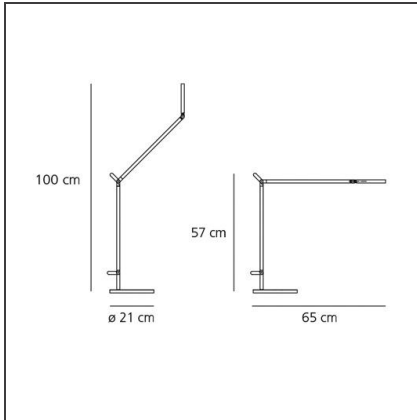

Demetra LED grey table - Body 2700K

IP20     

Dimmerable:  -

DESIGN BY

Naoto Fukasawa

DESCRIPTION

A selection of table lamps (with table base, clamp and fixed support), also available in the reading, wall and spot versions. Materials: head and arms in painted aluminium. Specification: fully adjustable, turnable and tilting arms and diffuser, plus the LED sources integrated into its head. Demetra MD: this table model features a Motion Detector option detecting moving objects and people and turning the light on or off accordingly.

TECHNICAL DRAWINGS

FEATURES

Article Code:	1734W10A	Material:	aluminium, technopolymer, steel
Colour:	Grey anthracite	Series:	Design
Installation:	Table	Area contract:	Hospitality, Residential
		Emission:	Direct and adjustable light

DIMENSIONS

Length:	cm 31	Max Extension Length:	cm 1,000
Width:	cm 20	Impact Resistance:	N.D.
Height:	cm 35	Glow Wire Test:	750
Base Diameter:	cm 20		
Max Extension Height:	cm 102		

INCLUDED SOURCES

Category:	LED	Color temperature (K):	2700K
Number:	1	Color Tolerance:	MacAdam 2SDCM
Watt:	8W	CRI:	90
Delivered lumens output (lm):	730lm		
Type:	0		
Class:	A		