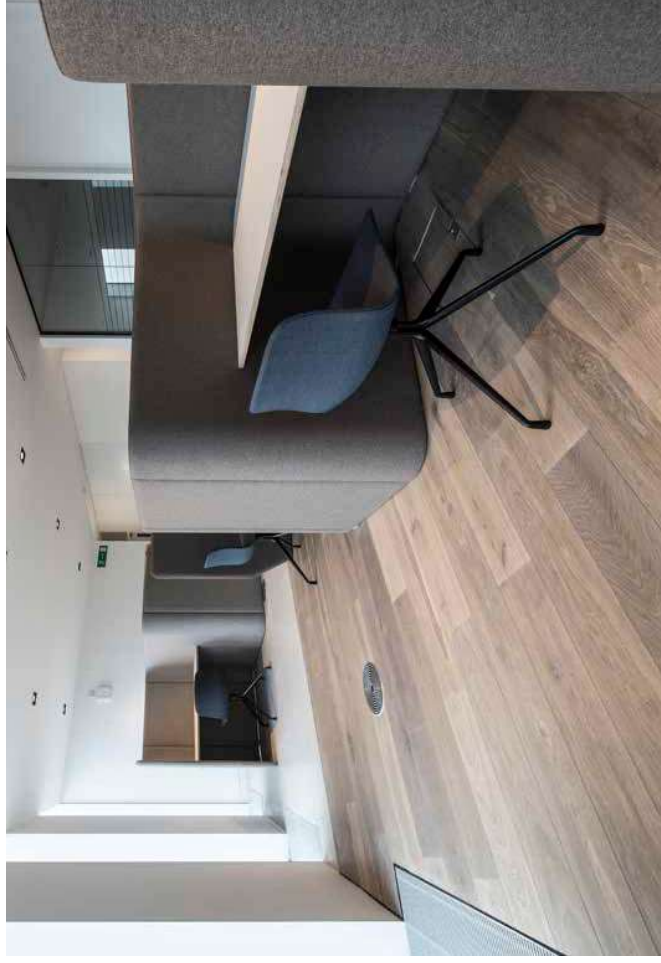

BuzziVille

— by Alain Gilles

Upholstered workstations

BuzziVille allows you to develop your own little village in the office, complete with social interaction. You become the architect of your own workplace. The concept of BuzziVille stemmed from the idea that it ought to be possible to combine private cocoons in the office with more informal and accessible meeting rooms. This allows people to work in peace as well as spending time with colleagues to brainstorm and socialize. The result is an extremely flexible and modular freestanding system that can easily be rearranged.

BuzziVille Predefined setups

The easiest way to start building is with the BuzzVille predefined models.

Booth

	Width
S	130 cm 51.18"
M	170 cm 66.92"
L	210 cm 82.76"

Booth Standing

Desk

Meets

	Length	Width	Height
S	125 cm 51.18"	165 cm 66.92"	120 cm 51.18"
M	165 cm 66.92"	205 cm 82.76"	135 cm 53.15"
L	205 cm 82.76"	205 cm 82.76"	135 cm 53.15"

	Length	Width	Height
S	125 cm 51.18"	165 cm 66.92"	120 cm 51.18"
M	165 cm 66.92"	205 cm 82.76"	135 cm 53.15"
L	205 cm 82.76"	205 cm 82.76"	135 cm 53.15"

	Length	Width	Height
S	125 cm 51.18"	165 cm 66.92"	120 cm 51.18"
M	165 cm 66.92"	205 cm 82.76"	135 cm 53.15"
L	205 cm 82.76"	205 cm 82.76"	135 cm 53.15"