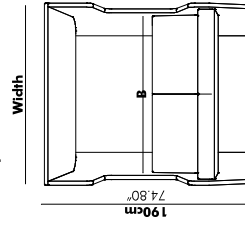

BuzziVille Predefined setups

The easiest way to start building is with the BuzzVille predefined models.

Booth

	Width
S	130 cm 51.18"
M	170 cm 66.92"
L	210 cm 82.76"

Booth Standing

Desk

Meets

	Length	Width	Height
S	125 cm 51.18"	165 cm 66.92"	120 cm 51.18"
M	165 cm 66.92"	205 cm 82.76"	135 cm 53.15"
L	205 cm 82.76"	205 cm 82.76"	135 cm 53.15"

Hub

Hub Open

Width

S	130 cm 51.18"
M	170 cm 66.92"
L	210 cm 82.76"

Finishes

Panels

Upholstery in fabric collection CAT A (ex. Trevira CS, Revive 1, Revive 2)

Worktops

Anwerp Oak

White HPL