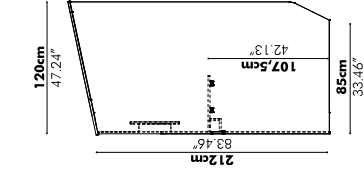

Booth Standing