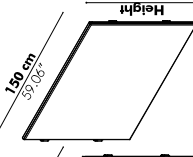

BuzziVille Predefined setups

The easiest way to start building is with the BuzzVille predefined models.

Booth

	Width
S	130 cm 51.18"
M	170 cm 66.92"
L	210 cm 82.76"

Booth Standing

Desk

Meets

	Length	Width	Height
S	125 cm 51.18"	165 cm 66.92"	120 cm 51.18"
M	165 cm 66.92"	205 cm 82.76"	135 cm 53.15"
L	205 cm 82.76"	205 cm 82.76"	135 cm 53.15"

	Length	Width	Height
S	125 cm 51.18"	165 cm 66.92"	120 cm 51.18"
M	165 cm 66.92"	205 cm 82.76"	135 cm 53.15"
L	205 cm 82.76"	205 cm 82.76"	135 cm 53.15"

	Length	Width	Height
S	125 cm 51.18"	165 cm 66.92"	120 cm 51.18"
M	165 cm 66.92"	205 cm 82.76"	135 cm 53.15"
L	205 cm 82.76"	205 cm 82.76"	135 cm 53.15"

Anwerp Oak

White HPL

BuzziVille Inspiration Models

Let these inspiration models guide you when building your own Buzzville setup. Dimensions of these predefined setups are dependant on the size of the panels you choose. All models are available in 3 heights: 120, 135, 150 & 180 cm | 51.48", 53.15", 59.06", 70.86"

Wall S Left

Wall S Right

Wall J Left

Wall J Right

Mid

S

M

L