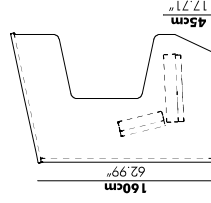

BuzziVille Predefined setups

The easiest way to start building is with the BuzzVille predefined models.

Booth

	Width
S	130 cm 51.18"
M	170 cm 66.92"
L	210 cm 82.76"

Booth Standing

Desk

Meets

	Length	Width	Height
S	125 cm 51.18"	165 cm 66.92"	120 cm 51.18"
M	165 cm 66.92"	205 cm 82.76"	135 cm 53.15"
L	205 cm 82.76"	205 cm 82.76"	135 cm 53.15"

Hub

Hub Open

Width

S	130 cm 51.18"
M	170 cm 66.92"
L	210 cm 82.76"

Finishes

Panels

Upholstery in fabric collection CAT A (ex. Trevira CS, Revive 1, Revive 2)

Worktops

Anwerp Oak

White HPL