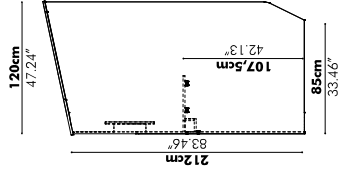

Booth Standing