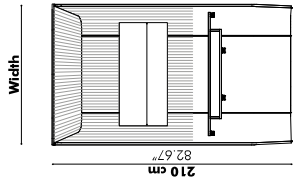

BuzziVille Predefined setups

The easiest way to start building is with the BuzzVille predefined models.

Booth