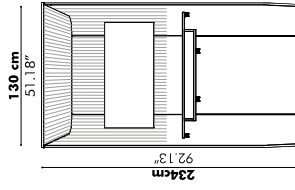

Booth Standing