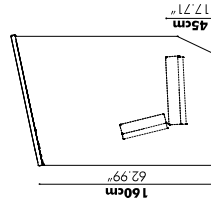

BuzziVille Predefined setups

The easiest way to start building is with the BuzzVille predefined models.

Booth

	Width
S	130 cm 51.18"
M	170 cm 66.92"
L	210 cm 82.76"

Booth Standing

Desk

Meets

	Length	Width	Height
S	125 cm 51.18"	165 cm 66.92"	120 cm 51.18"
M	165 cm 66.92"	205 cm 82.76"	135 cm 53.15"
L	205 cm 82.76"	205 cm 82.76"	135 cm 53.15"

Hub

Hub Open

Width

S	130 cm 51.18"
M	170 cm 66.92"
L	210 cm 82.76"

Finishes

Panels

Upholstery in fabric collection CAT A (ex. Trevira CS, Revive 1, Revive 2)

Worktops

Anwerp Oak

White HPL