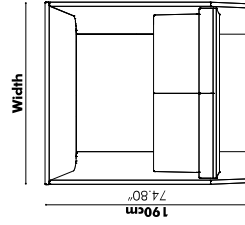

BuzziVille Predefined setups

The easiest way to start building is with the BuzzVille predefined models.

Booth

	Width
S	130 cm 51.18"
M	170 cm 66.92"
L	210 cm 82.76"

Booth Standing

Desk

Meets

	Length	Width	Height
S	125 cm 51.18"	165 cm 66.92"	120 cm 51.18"
M	165 cm 66.92"	205 cm 82.76"	135 cm 53.15"
L	205 cm 82.76"	205 cm 82.76"	135 cm 53.15"

Hub

Hub Open

Width

S	130 cm 51.18"
M	170 cm 66.92"
L	210 cm 82.76"

Finishes

Panels

Upholstery in fabric collection CAT A (ex. Trevira CS, Revive 1, Revive 2)

Worktops

Anwerp Oak

White HPL