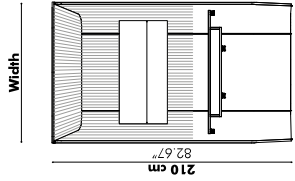

BuzziVille Predefined setups

The easiest way to start building is with the BuzzVille predefined models.

Booth