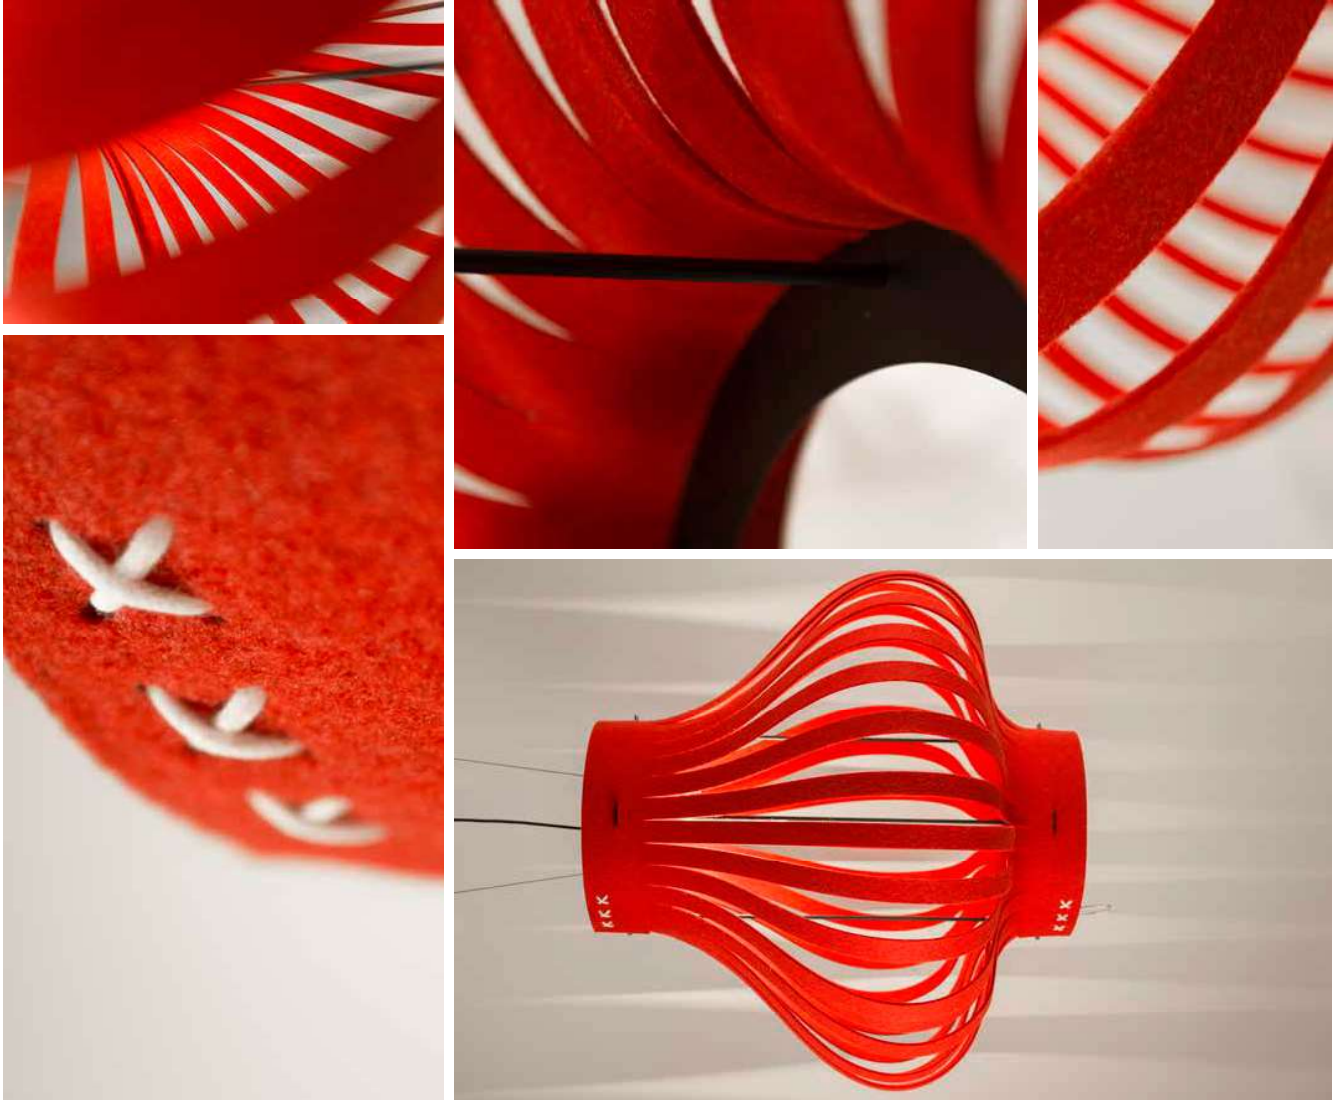

BuzziLight Mono

— by Sas Adriaenssens

Lighting fixture in Buzz!Felt

BuzziLight Mono is a new addition to the Buzz!light collection for people who know exactly what they want. Instead of two colours of Buzz!Felt, there is a single colour both inside and out. This straightforward piece comes with a LED bulb, making it firmly future-proof. This product provides not only a decorative lighting effect, but also a good acoustic performance.