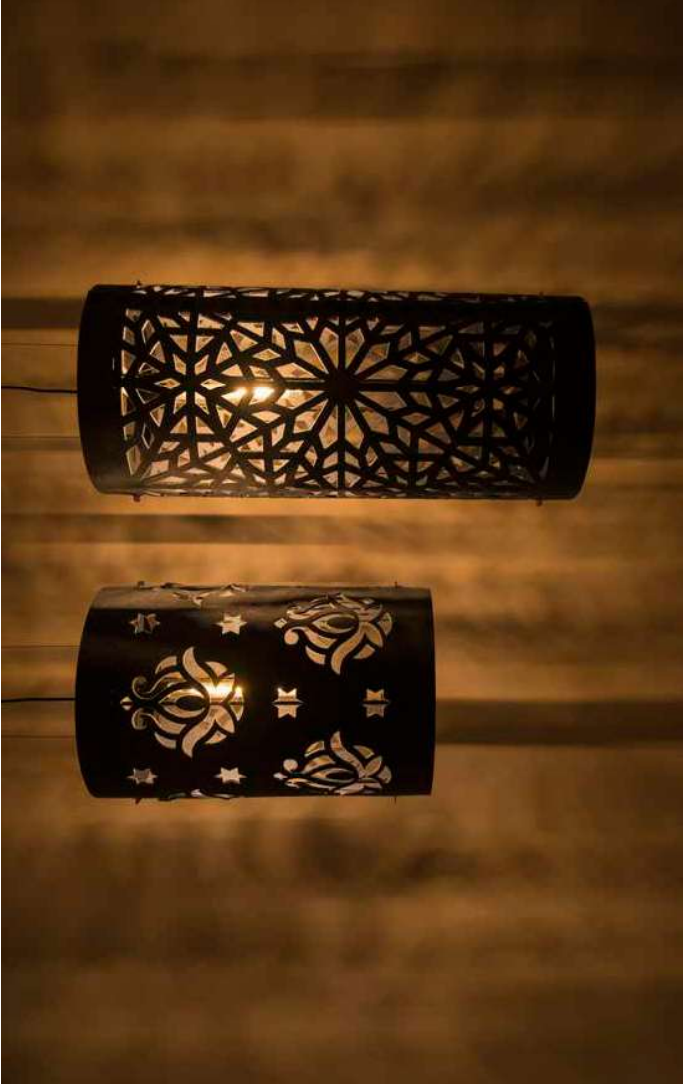

Mounting options

Metal ceiling canopy and black fabric power cable incl.

Fixing System screw
with 2 cables of 2 or 5 m (black or alu coloured)

Light

Excl. lightbulb
E27, max 60W (EU-CE/CD certified)
E26, max. 100W (US-cULus listed)

Options

LED bulb E27, 5W (EU)

Acoustics

Absorption   Diffusion

How to order

Size
Colour
Options