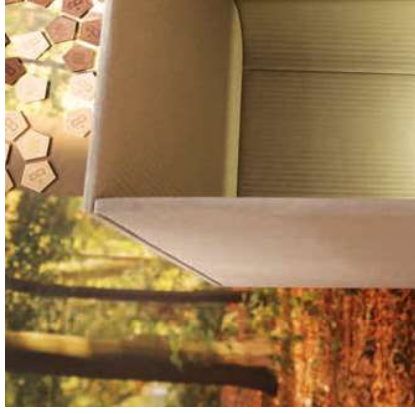

## Temporary work/meeting space

The BuzziHub is a space where people can easily come together and share information. It has been designed to become a central point in the social life of an office. It can serve as a non formal meeting room as people increasingly come to the office in order to connect with each other and not just work by themselves since they might already be working part-time at home or on the road. The BuzziHub has been designed in order to make you feel at home. It is a warm and comfortable environment made to facilitate communication and improve personal wellbeing.