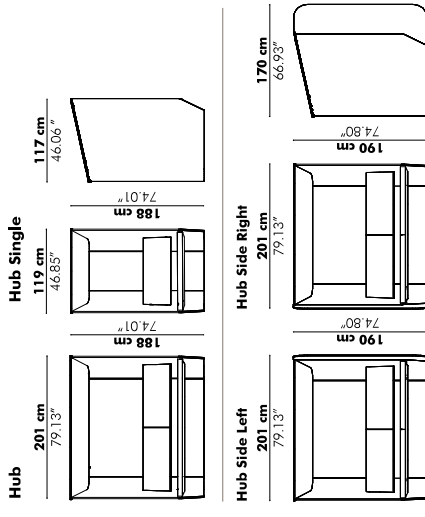

Models/Dimensions

Patterns

Rib

Diamond

Finishes

Upholstery in fabric collection A, E (ex. Trevira CS, Revive 1, Revive 2)
Upholstery Bench in collection A, B, C, D, E, F (ex. Tartan)

Options

BuzziHub Cushion
BuzziHub Armrest
Bicolour
Light (LED)

Acoustics

Absorption Attenuation

How to order

Model
3D pattern
Material
Colour
Options