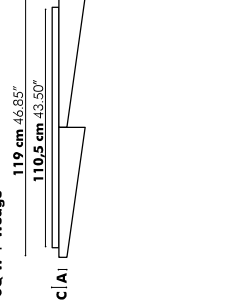

Models/Dimensions

Square

Rectangular

R-4 R-8 R-12 R-Woss* R-Wals*

	R-4	R-8	R-12	R-Woss*	R-Wals*
A	4 cm	8 cm	12 cm	4 cm	4 cm
B	1.57"	3.14"	4.72"	1.57"	1.57"
C	7 cm	11 cm	15 cm	7 cm	7 cm
D	2.75"	4.33"	5.90"	2.75"	2.75"

Square Double

SQ-4 + SQ-4 SQ-4 + SQ-8 SQ-4 + SQ-12 SQ-4 + SQ-W

	SQ-4 + SQ-4	SQ-4 + SQ-8	SQ-4 + SQ-12	SQ-4 + SQ-W
A	4 cm	4 cm	4 cm	4 cm
B	1.57"	1.57"	1.57"	1.57"
C	7 cm	7 cm	7 cm	7 cm
D	2.75"	2.75"	2.75"	2.75"

SQ W + Wedge

Finishes

Upholstery in fabric collections CAT A, B, C, D, E, F (ex. Tartan)

Mounting

Wall mounted
Horizontal or vertical

Light

LED light wall mounted
Lumen output 580 Lumen - 870 Lumen
Available for EU and US

Acoustics

Absorption Diffusion

How to order

Model
Colour
Finish