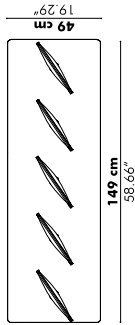

How to order

Model
Material
Options

Height Blind	Total Height
S 115 cm 45.28"	120.3 cm 46.45"
M 150 cm 59.06"	155.3 cm 60.23"
L 185 cm 72.83"	190.3 cm 74.01"

Baseplates

Curved 45°

109 cm

42.91"

Regular

BuzziBlinds offering consist of 4 different shapes of the fins covered with plane BuzzFelt. Adding a V cut feature to the covered fins enhances a stronger architectural look in your space.

Models/Dimensions

32 cm
12.60"

Finishes

Cover in BuzzFelt
Extra layer in fabric collections CAT A, B, C, D, E, F (ex. Tartan) possible
for Blinds without Lines.

Options

Bicolour
Wheels

Acoustics

Attenuation Diffusion

Height Blind **Total Height**

M 150 cm 59.06" 155,3 cm 60.23"

L 185 cm 72.83" 190,3 cm 74.01"

How to order

Model
Material
Options

Baseplates

Patterns

Blinds