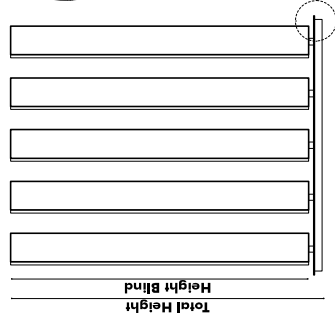

Models/Dimensions

22 cm
8.66"

Finishes

Cover in BuzzFelt
Extra layer in fabric collections CAT A, B, C, D, E, F (ex. Tartan) possible

Options

Bicolour
Wheels (height + 3 cm | 1.18")

Acoustics

Attenuation Diffusion

How to order

Model
Material
Options

Height Blind	Total Height
S 115 cm 45.28"	120.3 cm 46.45"
M 150 cm 59.06"	155.3 cm 60.23"
L 185 cm 72.83"	190.3 cm 74.01"

Baseplates

Curved 45°

109 cm

42.91"

Regular

M 150 cm 59.06" 155,3 cm 60.23"

L 185 cm 72.83" 190,3 cm 74.01"

How to order

Model
Material
Options

Baseplates

Patterns

Blinds