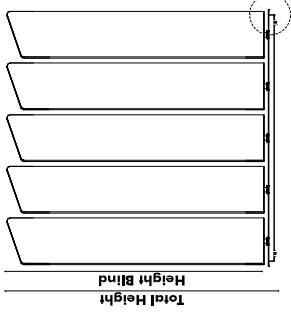

Models/Dimensions

32 cm
12.60"