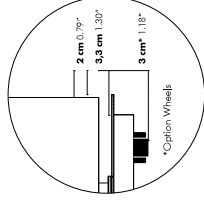

Models/Dimensions

22 cm
8.66"

Finishes

Cover in BuzzFelt
Extra layer in fabric collections CAT A, B, C, D, E, F (ex. Tartan) possible

Options

Bicolour
Wheels (height + 3 cm | 1.18")

Acoustics

Attenuation Diffusion

How to order

Model
Material
Options

Height Blind	Total Height
S 115 cm 45.28"	120.3 cm 46.45"
M 150 cm 59.06"	155.3 cm 60.23"
L 185 cm 72.83"	190.3 cm 74.01"

Baseplates

Curved 45°

109 cm

42.91"

Regular

M 150 cm 59.06" 155,3 cm 60.23"

L 185 cm 72.83" 190,3 cm 74.01"

How to order

Model
Material
Options

Baseplates

Patterns

Blinds