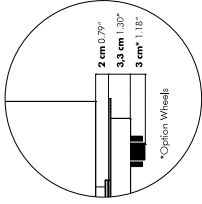

Models/Dimensions

32 cm
12.60"