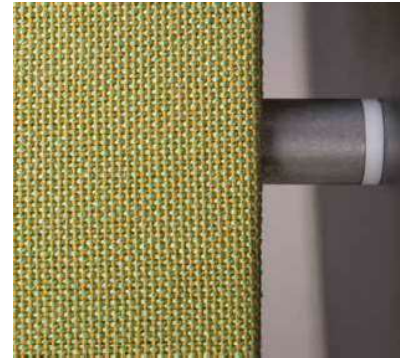

Baseplates

Curved 45°

109 cm

42.91"

Regular

100 cm

39.37"