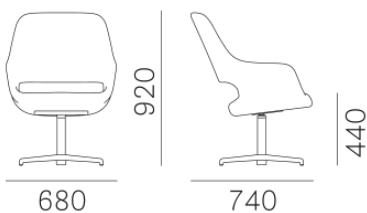

360° | Gallery