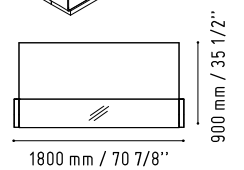

ARCTIC SUMMER

LAS18

1800 mm / 70 7/8"

900 mm / 35 1/2"

67 - WHITE PASTEL

Opposites attract.

Arctic summer - ice flow warmed up with the glow - tube lighting.
 The fancy design of this reception desk is intended for people with imagination,
 who appreciate elegance and dislike monotony.

LAS18

67 - WHITE PASTEL

ARCTIC

SUMMER

RGBW LED

MM-3WP

2090 mm / 82 3/8"

720 mm / 28 3/8"

IM21S

1334 mm / 52 5/8"

432 mm / 17"

SNL16

1440 mm / 56 3/4"

 CUZ2A - VIOLET
 CUZ12 - GREY

 117 - WHITE GLASS
 67 - WHITE PASTEL

 WHITE GLOSS