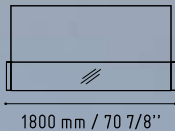

White means purity, perfection and confidence. The desktop is made from pastel white lacobel glass, so are the front and sides of the reception desk. The pattern of Arctic Summer emphasises fluorescent white light.

ARCTIC SUMMER

LAS18

1800 mm / 70 7/8"

900 mm / 35 1/2"

67 - WHITE PASTEL

Opposites attract.

Arctic summer - ice flow warmed up with the glow - tube lighting.
 The fancy design of this reception desk is intended for people with imagination,
 who appreciate elegance and dislike monotony.

LAS18

67 - WHITE PASTEL

ARCTIC

SUMMER

RGBW LED

MM-3WP

2090 mm / 82 3/8"

720 mm / 28 3/8"

IM21S

1334 mm / 52 5/8"

432 mm / 17"

SNL16

1440 mm / 56 3/4"

 CUZ2A - VIOLET
 CUZ12 - GREY

 117 - WHITE GLASS
 67 - WHITE PASTEL

 WHITE GLOSS