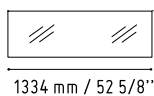

LAS18

67 - WHITE PASTEL

ARCTIC

SUMMER

RGBW LED

MM-3WP

2090 mm / 82 3/8"

720 mm / 28 3/8"

IM21S

1334 mm / 52 5/8"

432 mm / 17"

SNL16

1440 mm / 56 3/4"

 CUZ2A - VIOLET
 CUZ12 - GREY

 117 - WHITE GLASS
 67 - WHITE PASTEL

 WHITE GLOSS