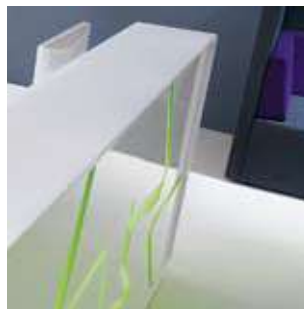

ARCTIC SUMMER

RGBW LED