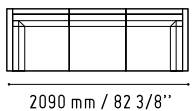

LAS18

67 - WHITE PASTEL

ARCTIC

SUMMER

RGBW LED

MM-3WP

2090 mm / 82 3/8"

720 mm / 28 3/8"

IM21S

1334 mm / 52 5/8"

432 mm / 17"

SNL16

1440 mm / 56 3/4"

 CUZ2A - VIOLET
 CUZ12 - GREY

 117 - WHITE GLASS
 67 - WHITE PASTEL

 WHITE GLOSS