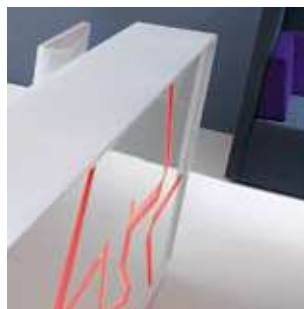

ARCTIC SUMMER

RGBW LED