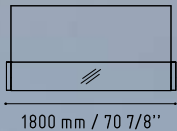

White means purity, perfection and confidence. The desktop is made from pastel white lacobel glass, so are the front and sides of the reception desk. The pattern of Arctic Summer emphasises fluorescent white light.

ARCTIC SUMMER

LAS18

67 - WHITE PASTEL