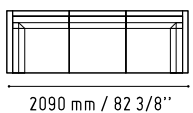

LAS18

67 - WHITE PASTEL

ARCTIC SUMMER

RGBW LED

MM-3WP

2090 mm / 82 3/8"

720 mm / 28 3/8"

IM21S

1334 mm / 52 5/8"

432 mm / 17"

SNL16

1440 mm / 56 3/4"

 CUZ2A - VIOLET
 CUZ12 - GREY

 117 - WHITE GLASS
 67 - WHITE PASTEL

 WHITE GLOSS