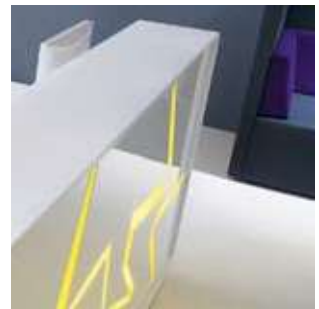

ARCTIC

SUMMER

RGBW LED