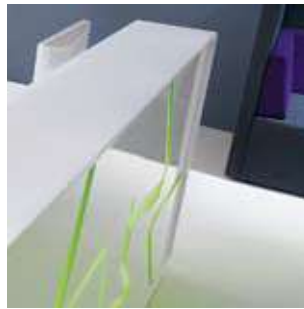

ARCTIC

SUMMER

RGBW LED