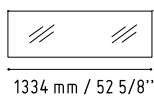

LAS18

67 - WHITE PASTEL

ARCTIC SUMMER

RGBW LED

MM-3WP

2090 mm / 82 3/8"

720 mm / 28 3/8"

IM21S

1334 mm / 52 5/8"

432 mm / 17"

SNL16

1440 mm / 56 3/4"

 CUZ2A - VIOLET
 CUZ12 - GREY

 117 - WHITE GLASS
 67 - WHITE PASTEL

 WHITE GLOSS