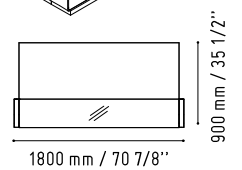

LAS18

67 - WHITE PASTEL

ARCTIC SUMMER

RGBW LED

MM-3WP

2090 mm / 82 3/8"

720 mm / 28 3/8"

IM21S

1334 mm / 52 5/8"

432 mm / 17"

SNL16

1440 mm / 56 3/4"

 CUZ2A - VIOLET
 CUZ12 - GREY

 117 - WHITE GLASS
 67 - WHITE PASTEL

 WHITE GLOSS