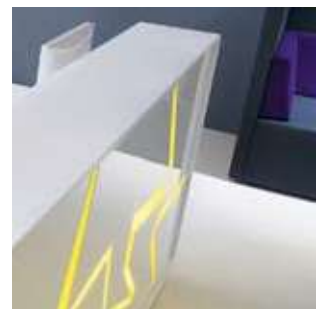

ARCTIC SUMMER

RGBW LED