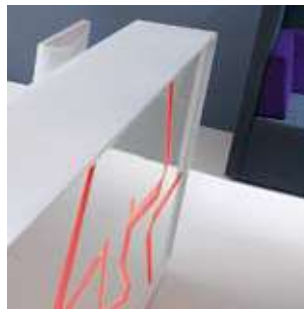

ARCTIC

SUMMER

RGBW LED